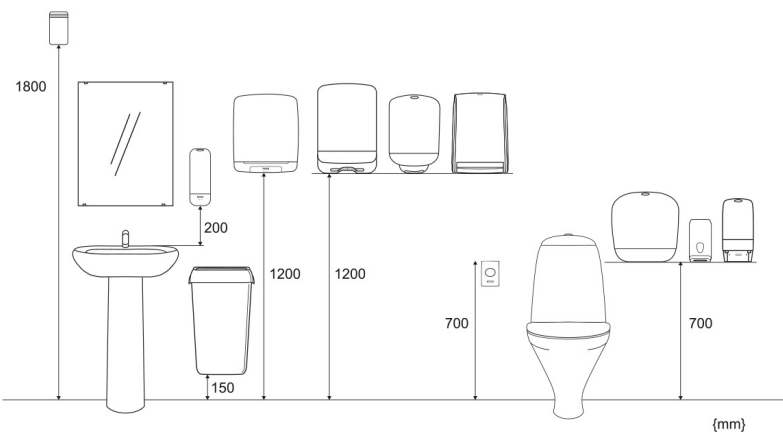

ISO 9001

Product

Length	146 mm	Colour	White
Depth	300 mm	Gross weight	1.698 kg
Height	450 mm		

Trading unit

Length	456 mm	Gross weight	1.845 kg	EAN
Depth	310 mm	Consumer packs/ trading unit	1	
Height	163 mm			

Pallet

Length	1,200 mm	Gross weight	91.57 kg	EAN	 6 4 14300 090175
Depth	800 mm	Trading units / pallet	36		
Height	1,128 mm				

Measurements and Installing

Related products

Selection from all countries. Please refer to web page for market-specific availability.