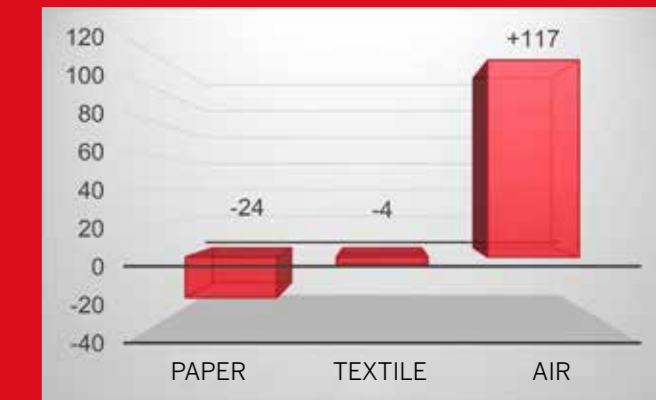

CHANGE IN THE NUMBER OF BACTERIA IN PERCENT¹