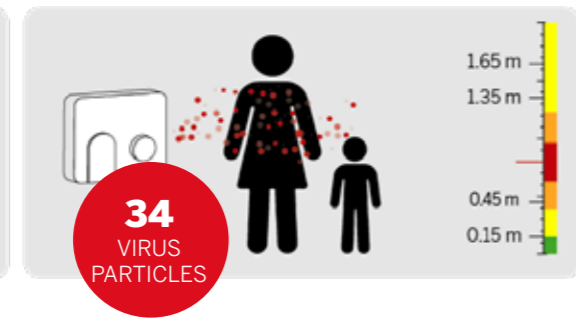

Warm air dryer