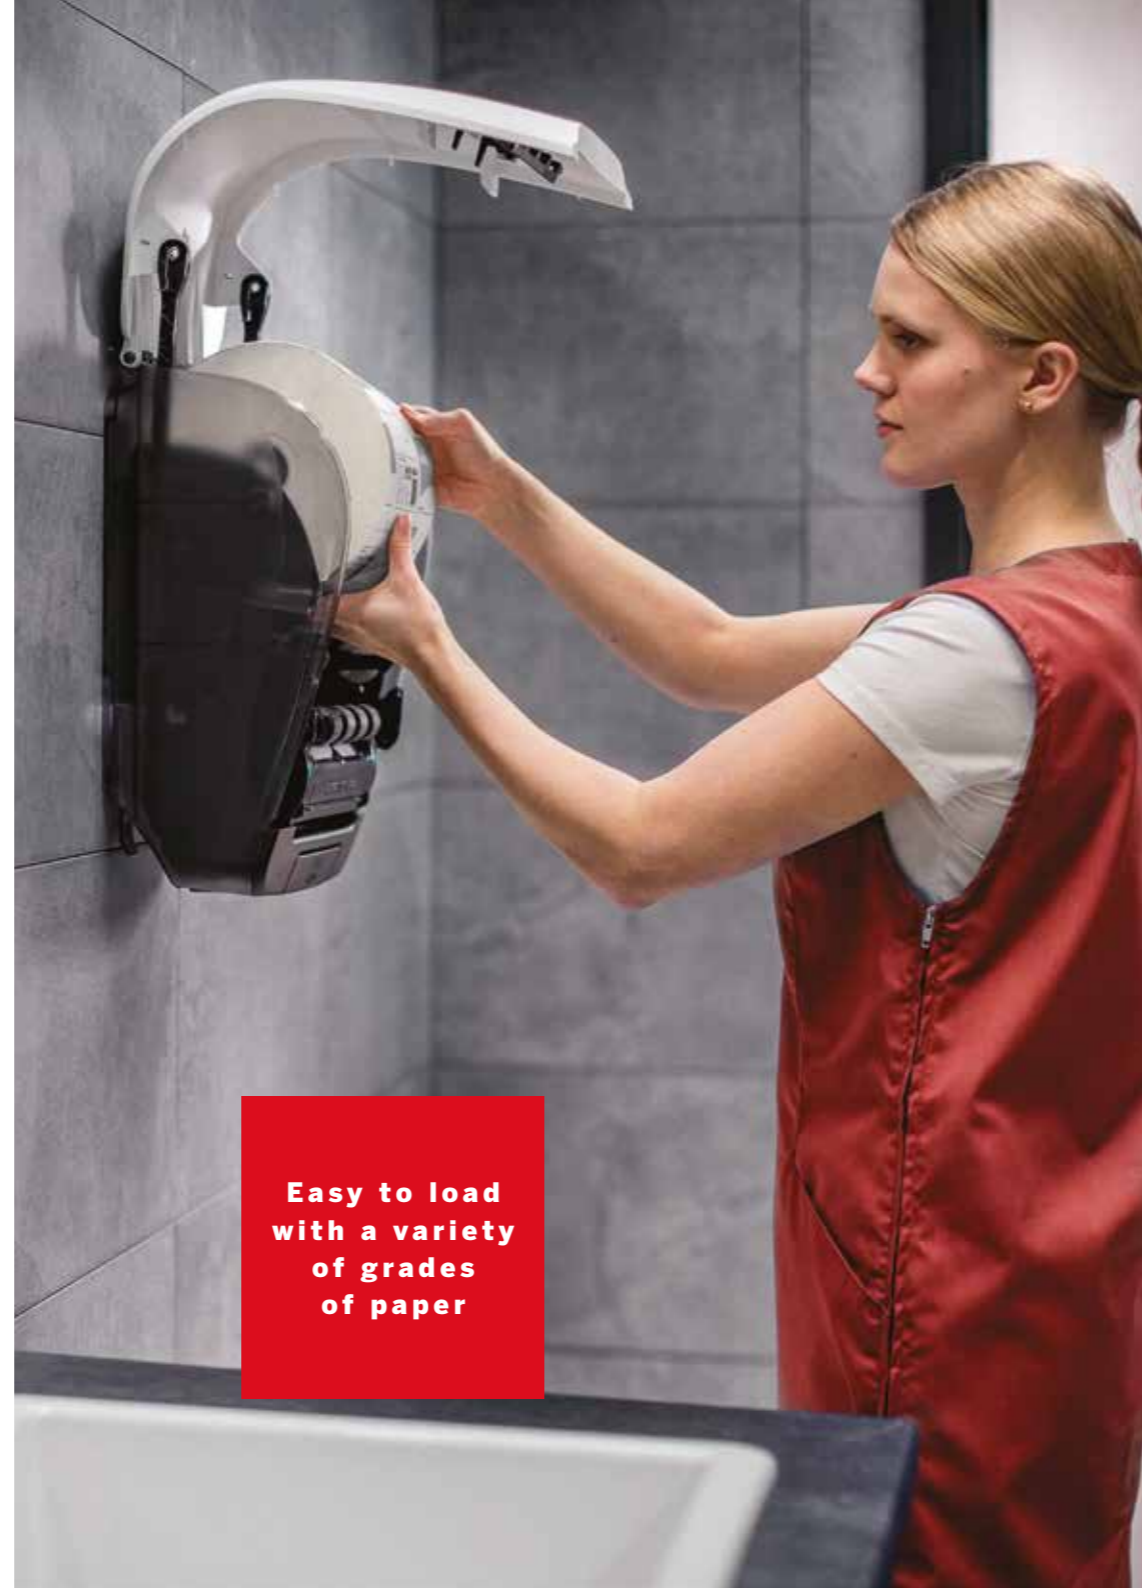

Easy to load
with a variety
of grades
of paper

Katrin System Hand Towel High capacity and minimised Consumption

Our hand towel paper is softer and even more absorbent than ever before. As a result, 1–2 sheets are sufficient for hand drying.