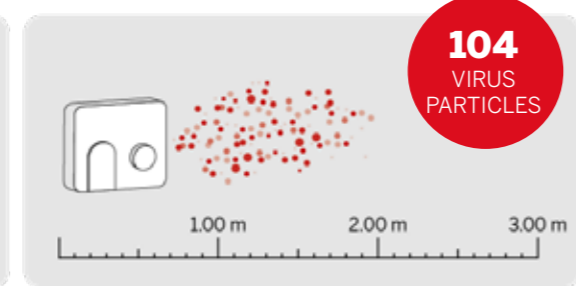

Warm air dryer