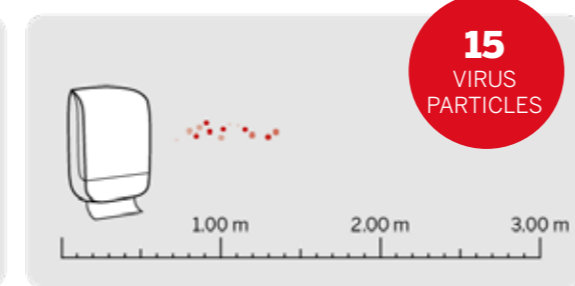

Paper hand towels

Ø Total number of virus particles at different distances

Ø Total number of virus particles at different heights

*Source: European Tissue Symposium

Katrin Paper Towels – the Benefits

For Katrin, hygiene and cleanliness are key to effective washroom management. The optimally co-ordinated dispensers and paper are perfectly suited for use in all types of washrooms. The robust, lockable dispensers allow for the hygienic dispensing of paper towels, while the ingenious Katrin Systems technology ensures that the paper towels are dispensed in the right sheet size.

Maximum comfort – optimum absorption – minimum consumption – certified quality

- Premium, hypoallergenic tested paper hand towels dry your hands by absorbing the moisture, removing unwanted microbes and, furthermore, stand out due to their excellent skin compatibility, even with exceptionally sensitive users.
- By properly washing and subsequently drying your hands with a paper hand towel, the number of remaining bacteria is significantly reduced.
- Using high-absorption paper reduces maintenance expenditures, purchasing volumes, purchasing costs and consumption.
- The right paper quality (format, strength, properties) minimises the amount of waste and environmental impact.
- Katrin paper towels have EU Ecolabel and Nordic Ecolabel certification.

¹Source: TÜV (changes in the mean values of the total number of bacteria on the hands before washing and after washing and drying in percent)