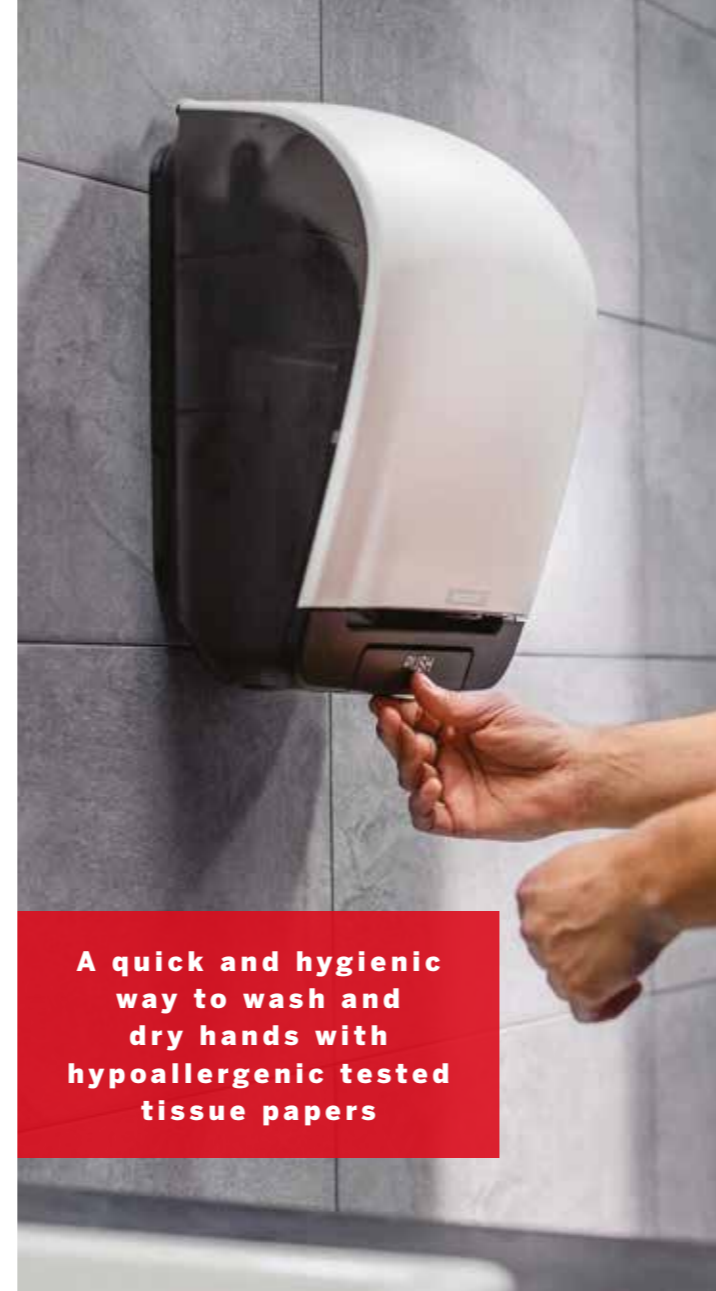

A quick and hygienic way to wash and dry hands with hypoallergenic tested tissue papers

Contrasting colours make the dispenser easy to locate.

Katrin Inclusive Dispenser – Our black and white dispenser range