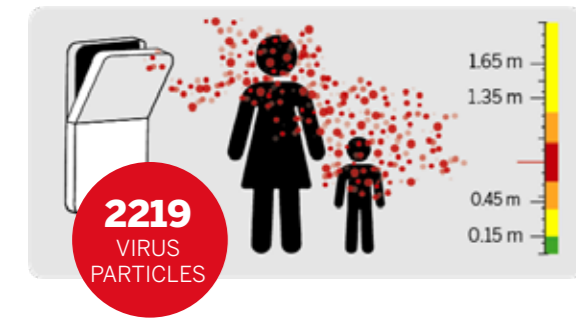

Katrin Paper Towels – Hand drying on the test bench

Paper hand towels are the most hygienic way to dry your hands*

This is because using disposable hand towels poses the lowest risk of spreading viruses. Research and studies have shown that air dryers increase the number of bacteria on your hands and in the surrounding air. This is why the hygienic advantages of paper hand towels should be the focus when deciding on a drying system.

Jet air dryer